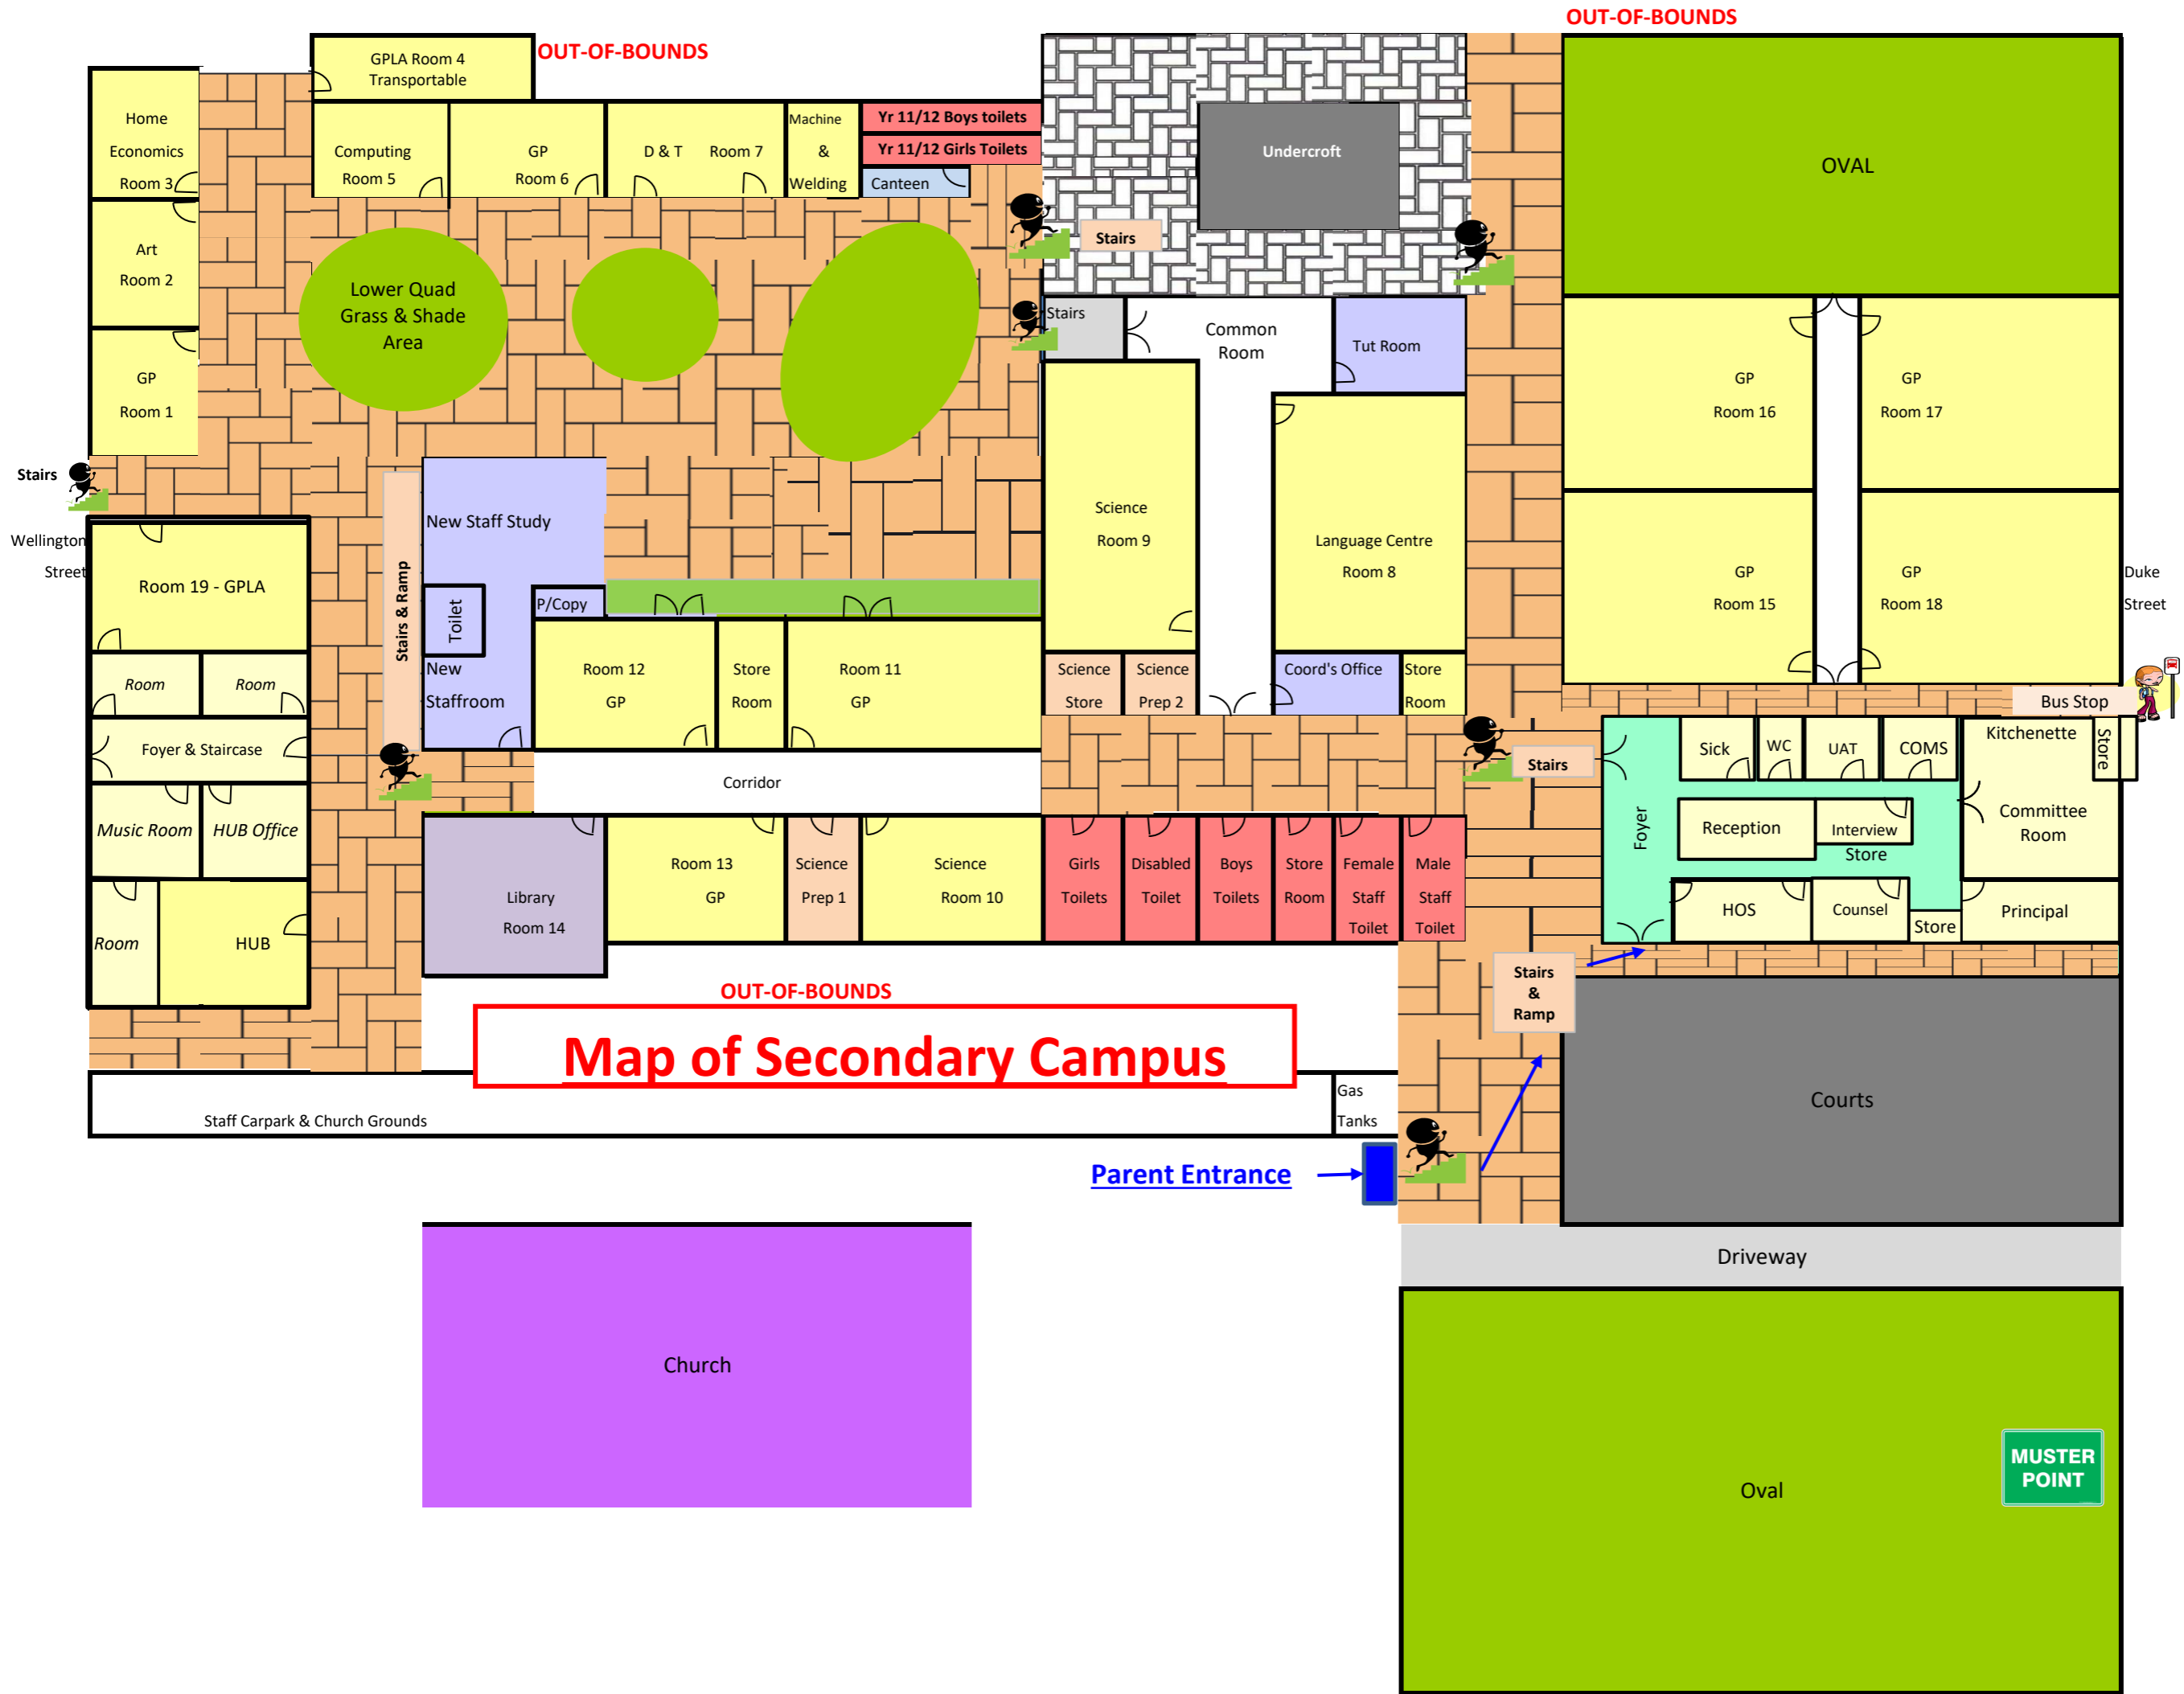

ST JOSEPH'S SECONDARY SCHOOL CAMPUS NORTHAM

Map of Secondary Campus

Parent Entrance

MUSTER POINT