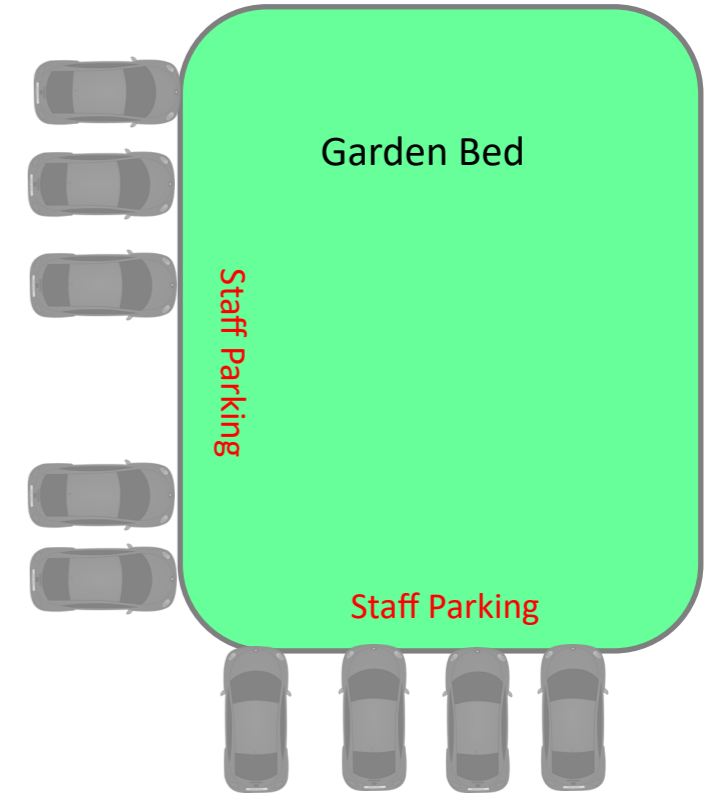

Rm 17
PP Gold

Rm 18
PP Blue

Oval

Fermoy House
[lower level]
Canteen
Uniform Shop
IT Office

Verandah

Uralia Ice ->