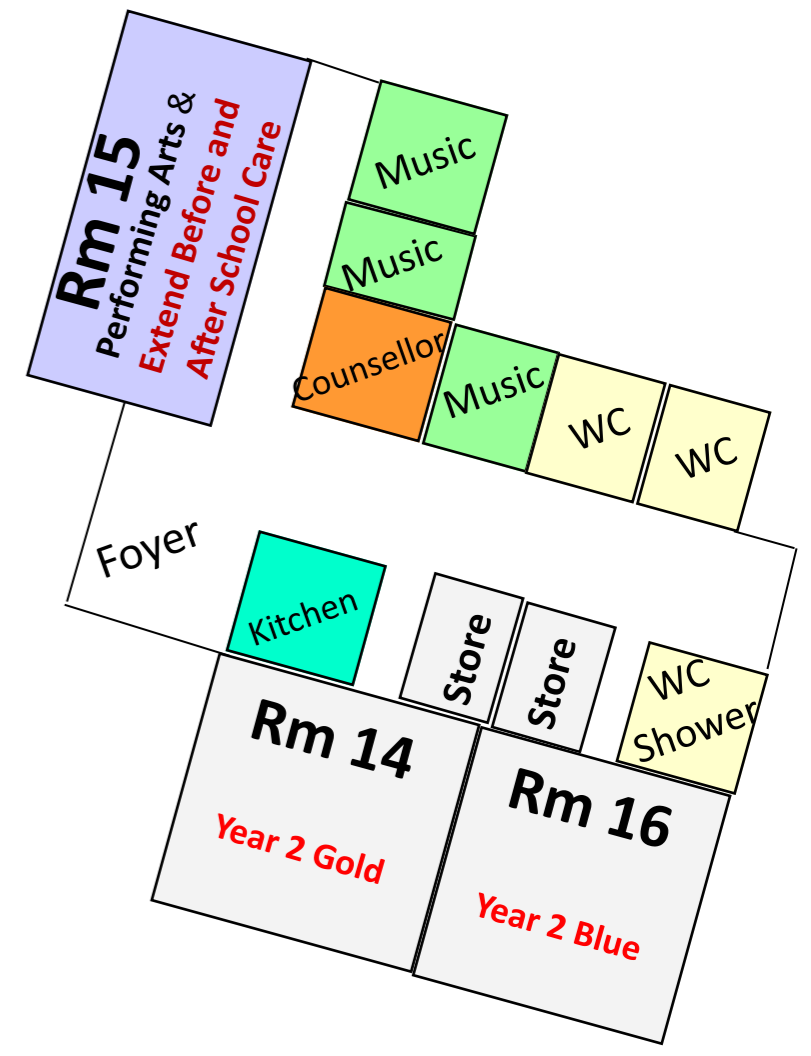

Lance Street

Rm 1
Pre K B&G
Kindy Blue

Rm 2
Kindy Gold

Rm 3
Year 1 Blue

Rm 5
Year 1 Gold

Little Kids Toilets

Rm 8
Year 6 Gold

Staff Study

Literacy Team
Rm 10

Rm11
Year 5 Blue

Rm 13
Year 5 Gold

Rm 12
Year 4 Gold

Kindy
Playground

Rm 4
Year 3 Gold

Rm 6
Year 3 Blue

Rm 7
Year 4 Blue

**Undercover
Assembly
Area**

Big Kids
Toilets

Staff Toilets

Rm 9
Year 6 Blue

Kitchen WC

Head of
Primary

Meeting
Room

Kitchen

Rm 17
PP Gold

Rm 18
PP Blue

Oval

Fermoy House
[lower level]
Canteen
Uniform Shop
IT Office

Verandah

Uralia Ice ->